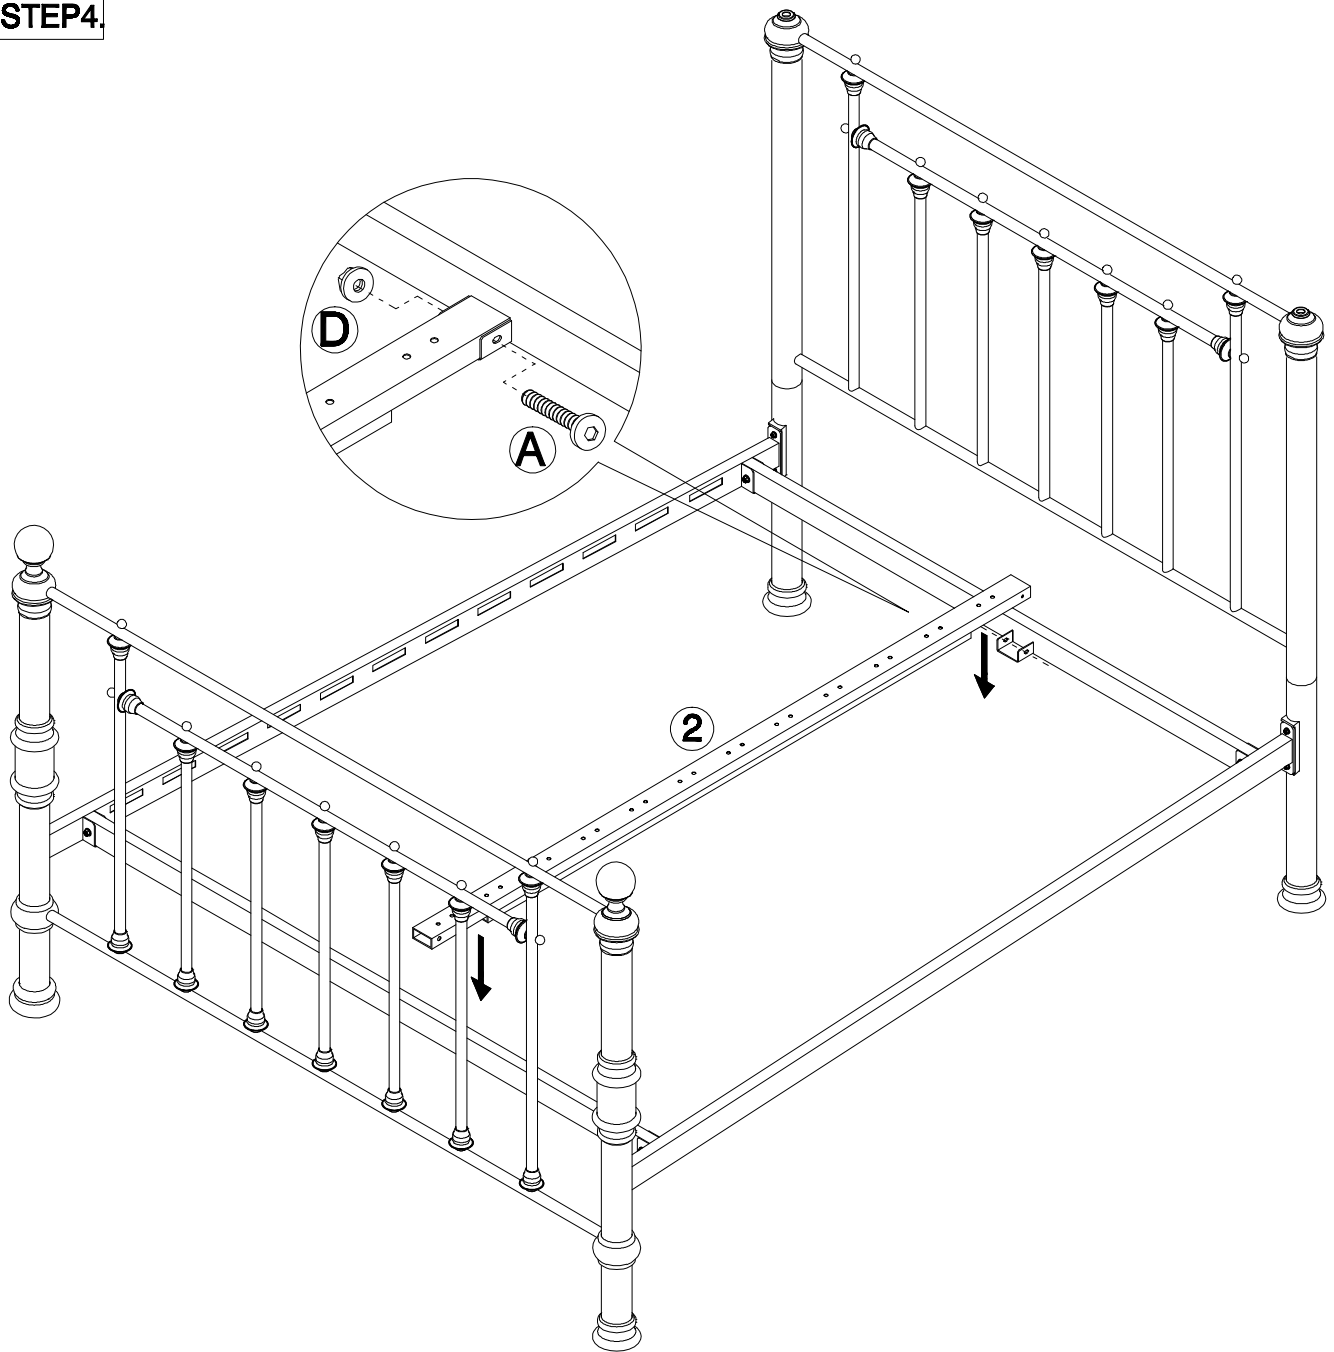

BENJAMIN 120cm to 180cm BED New Version

Serene
FURNISHINGS

ASSEMBLY INSTRUCTIONS

CARE INSTRUCTIONS

- Wipe clean using a soft damp cloth followed by a dry cloth.
- Do not use abrasives or cleaning products which may contain ammonia or solvents.
- Take care when handling or moving the furniture. Careless handling can damage wooden furniture, try to lift rather than drag.

PARTS LIST

HARDWARE LIST

STEP 1.

STEP 2.

STEP 3.

STEP 4.

STEP 5.

STEP 6.

STEP 7.