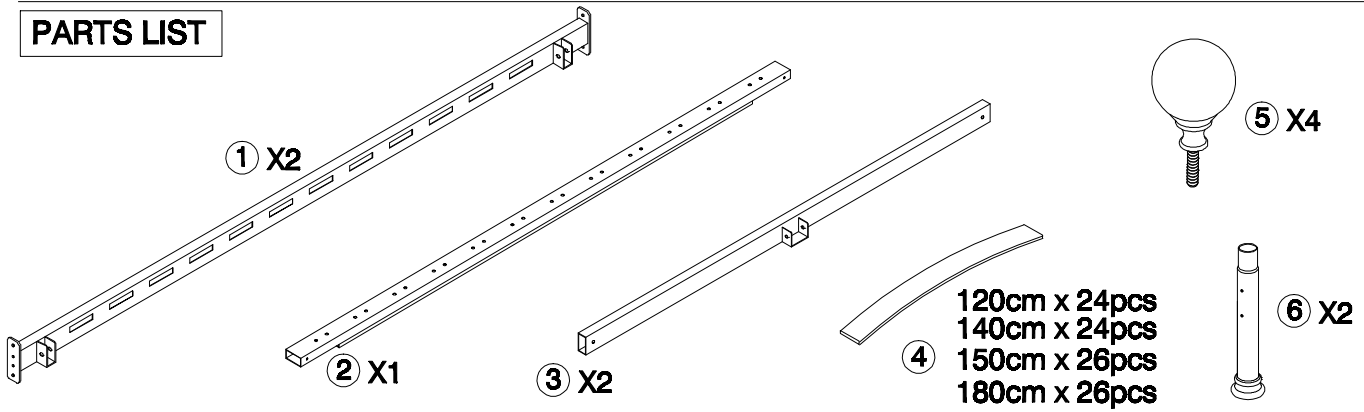

BENJAMIN 120cm to 180cm BED New Version

Serene
FURNISHINGS

ASSEMBLY INSTRUCTIONS

CARE INSTRUCTIONS

- Wipe clean using a soft damp cloth followed by a dry cloth.
- Do not use abrasives or cleaning products which may contain ammonia or solvents.
- Take care when handling or moving the furniture. Careless handling can damage wooden furniture, try to lift rather than drag.

PARTS LIST

HARDWARE LIST

STEP 1.

STEP 2.

STEP 3.

STEP 4.

STEP 5.

STEP 6.