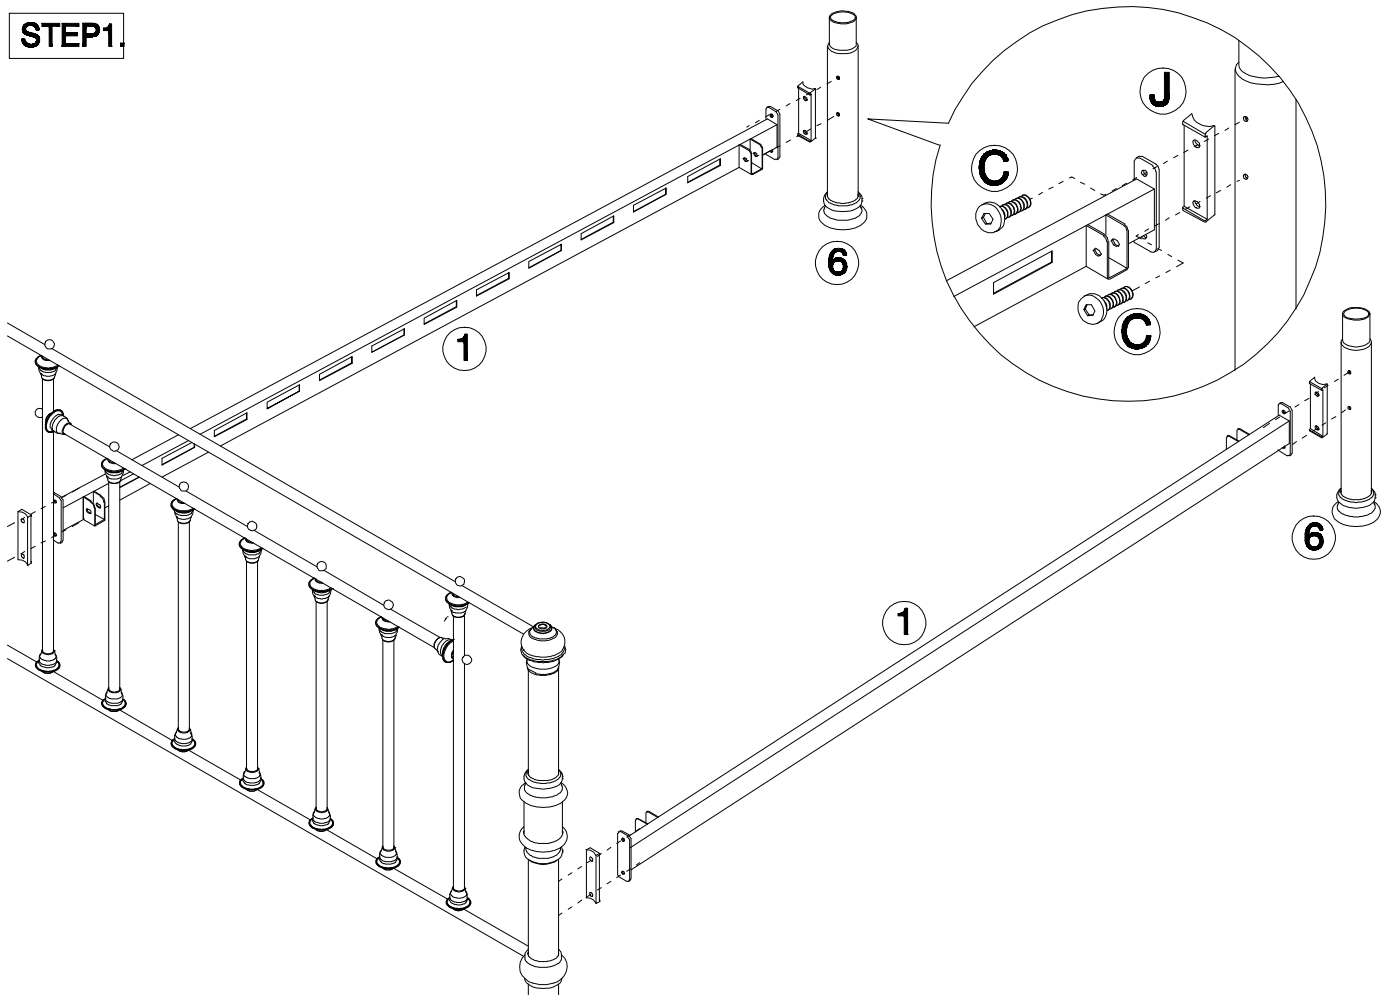

BENJAMIN 120cm to 180cm BED New Version

Serene
FURNISHINGS

ASSEMBLY INSTRUCTIONS

CARE INSTRUCTIONS

- Wipe clean using a soft damp cloth followed by a dry cloth.
- Do not use abrasives or cleaning products which may contain ammonia or solvents.
- Take care when handling or moving the furniture. Careless handling can damage wooden furniture, try to lift rather than drag.

PARTS LIST

HARDWARE LIST

STEP 1.

STEP 2.

STEP 3.

STEP 4.

STEP 5.

STEP 6.

STEP 7.