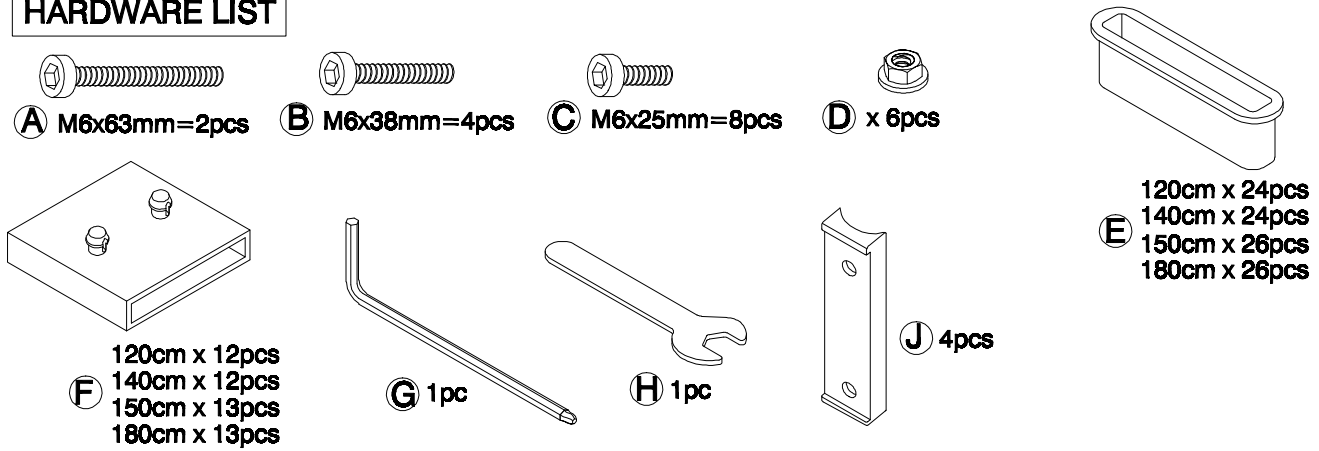

BENJAMIN 120cm to 180cm BED New Version

Serene
FURNISHINGS

ASSEMBLY INSTRUCTIONS

CARE INSTRUCTIONS

- Wipe clean using a soft damp cloth followed by a dry cloth.
- Do not use abrasives or cleaning products which may contain ammonia or solvents.
- Take care when handling or moving the furniture. Careless handling can damage wooden furniture, try to lift rather than drag.

PARTS LIST

HARDWARE LIST

STEP 1.

STEP 2.

STEP 3.

STEP 4.

STEP 5.

STEP 6.