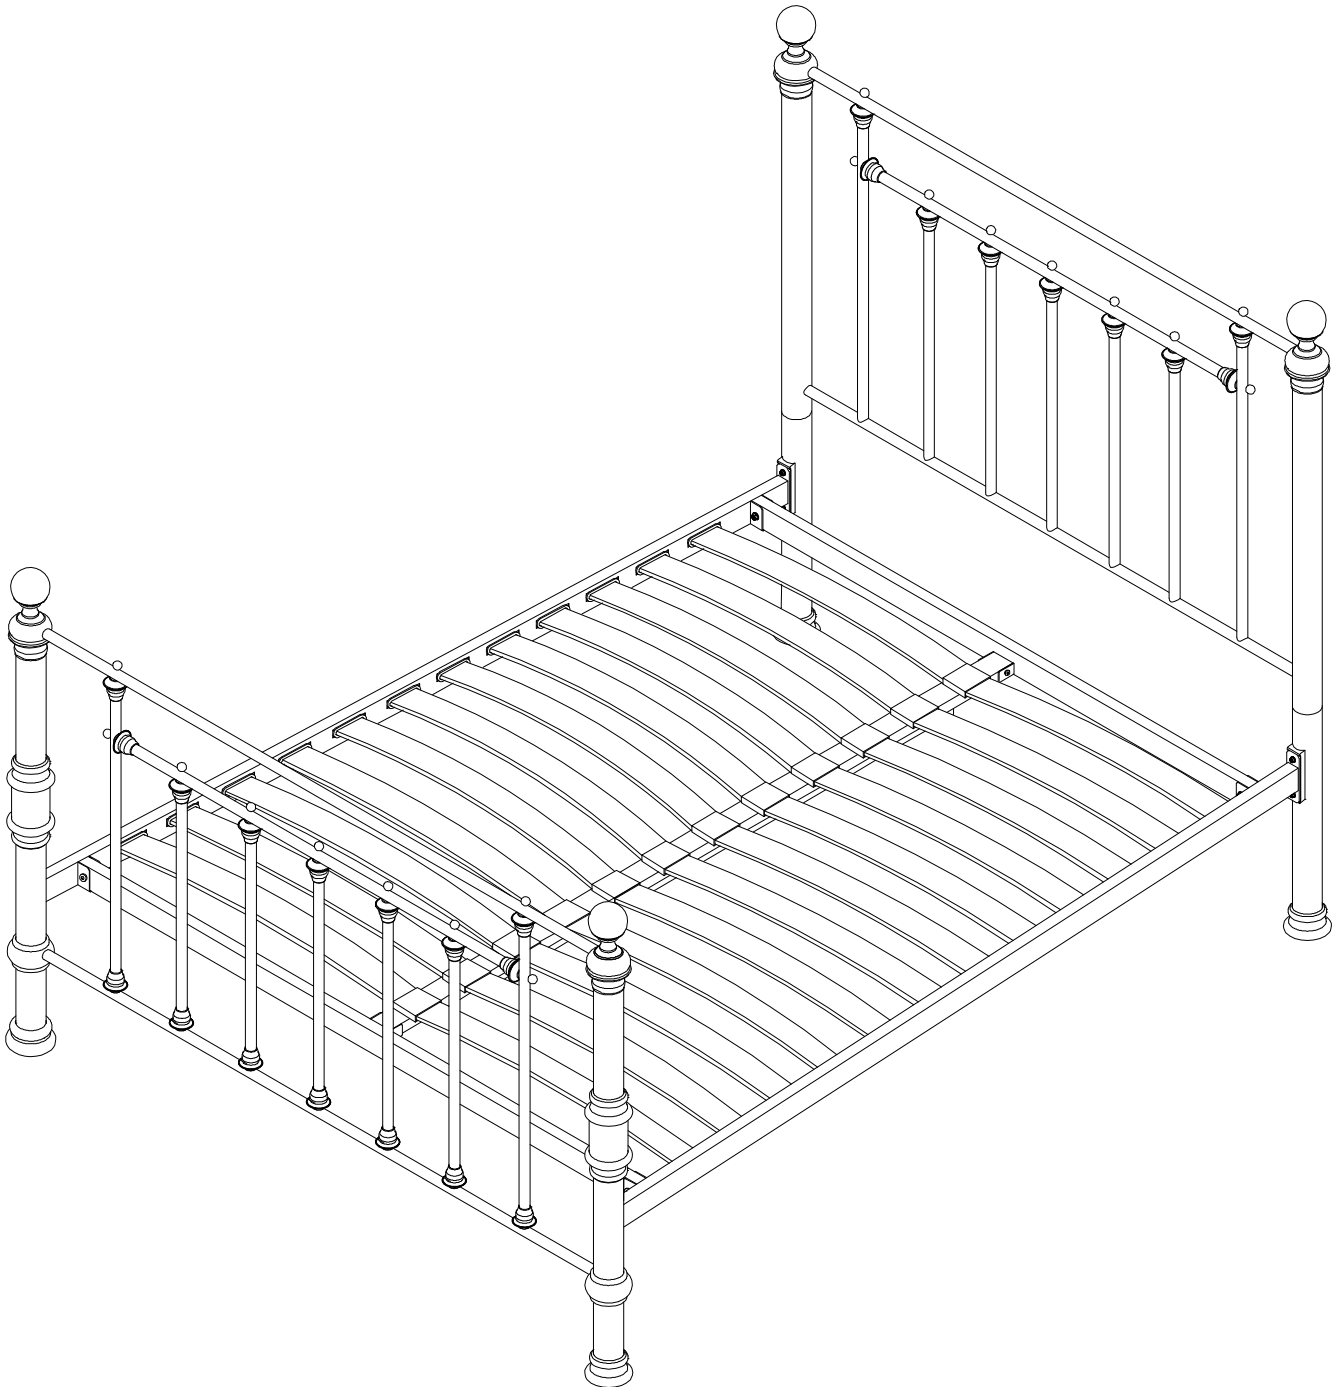

BENJAMIN 120cm to 180cm BED New Version

Serene
FURNISHINGS

ASSEMBLY INSTRUCTIONS

CARE INSTRUCTIONS

- Wipe clean using a soft damp cloth followed by a dry cloth.
- Do not use abrasives or cleaning products which may contain ammonia or solvents.
- Take care when handling or moving the furniture. Careless handling can damage wooden furniture, try to lift rather than drag.