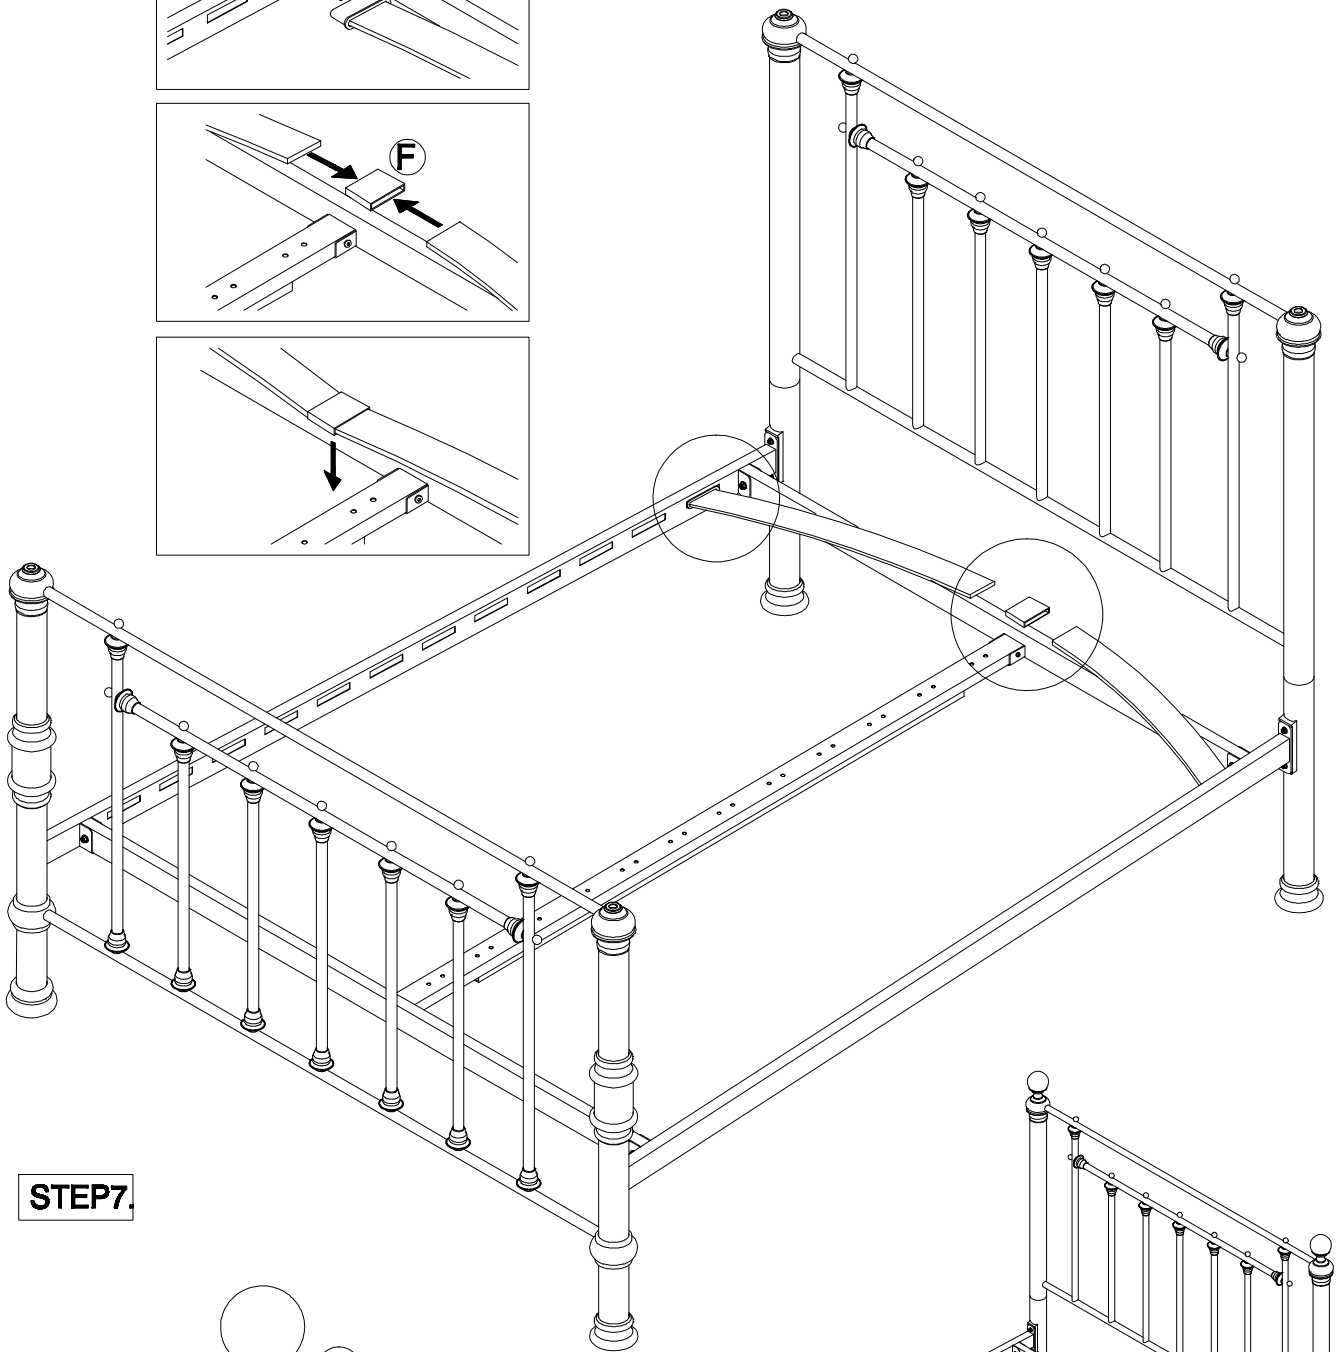

BENJAMIN 120cm to 180cm BED New Version

Serene
FURNISHINGS

ASSEMBLY INSTRUCTIONS

CARE INSTRUCTIONS

- Wipe clean using a soft damp cloth followed by a dry cloth.
- Do not use abrasives or cleaning products which may contain ammonia or solvents.
- Take care when handling or moving the furniture. Careless handling can damage wooden furniture, try to lift rather than drag.

PARTS LIST

HARDWARE LIST

STEP 1.

STEP 2.

STEP 3.

STEP 4.

STEP 5.

STEP 6.

STEP 7.