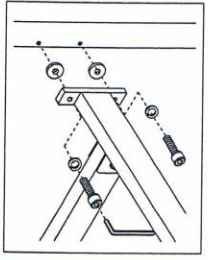

[8] - Wooden Slat x 24pcs

FITTINGS

[A] - M8x20mm bolt x 8pcs

[B] - M6x60mm bolt x 10pcs

[C] - M6 Insert nut x10pcs

[D] - M4 Allen Key x 1pc

[E] - M5 Allen Key x 1pc

STEP 1: Attach the Siderails **3** to the Headend and Footend

STEP 2: Attach Across Bar **5** follow by the Centre Rail **4** to Siderails **3** to form the bed base.

STEP 3: Insert the Bend Wood Slat **8** into the Plastic Holders **6 7** as shown.

STEP 4: Align the pins on the Plastic Holders **6 7** to the holes along the Centre Rail **4** and the Siderails **3**. Gently tap them into the holes.

**Please check and tighten all bolts after assembling.
Remember to re-check and tighten screws and bolts periodically or when necessary.**

Sigma

Model : GAMMA(BUDE) Bedstead *Assembly Instruction Sheet

• We suggest you spend a short time reading through this leaflet then follow the simple step-by-step instructions. Do not discard any packaging until you have checked all the parts and the pack of fittings. If you are missing any part contact LIMELIGHT BEDS LTD on 01455 850150 where the staff will do their best to help you.

PLEASE NOTE FOR BASE SET-UP INSTRUCTION SEE ADDITIONAL SHEET IN SLAT BOX 3

1pc	1pc	8pcs	8pcs	4pcs	8pcs	1pc	1pc
Headboard	Footboard	Screw	Spring Washer	Finial	Circle Washer	Allen Key	