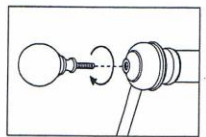

[8] - Wooden Slat x 24pcs

FITTINGS

[A] - M8x20mm bolt x 8pcs

[B] - M6x60mm bolt x 10pcs

[C] - M6 Insert nut x10pcs

[D] - M4 Allen Key x 1pc

[E] - M5 Allen Key x 1pc

STEP 1: Attach the Siderails **3** to the Headend and Footend

STEP 2: Attach Across Bar **5** follow by the Centre Rail **4** to Siderails **3** to form the bed base.

STEP 3: Insert the Bend Wood Slat **8** into the Plastic Holders **6 7** as shown.

STEP 4: Align the pins on the Plastic Holders **6 7** to the holes along the Centre Rail **4** and the Siderails **3**. Gently tap them into the holes.

**Please check and tighten all bolts after assembling.
Remember to re-check and tighten screws and bolts periodically or when necessary.**

Sigma

Model : GAMMA(BUDE) Bedstead *Assembly Instruction Sheet

• We suggest you spend a short time reading through this leaflet then follow the simple step-by-step instructions. Do not discard any packaging until you have checked all the parts and the pack of fittings. If you are missing any part contact LIMELIGHT BEDS LTD on 01455 850150 where the staff will do their best to help you.

PLEASE NOTE FOR BASE SET-UP INSTRUCTION SEE ADDITIONAL SHEET IN SLAT BOX 3

1pc	1pc	8pcs	8pcs	4pcs	8pcs	1pc	1pc
Headboard	Footboard	Screw	Spring Washer	Finial	Circle Washer	Allen Key	