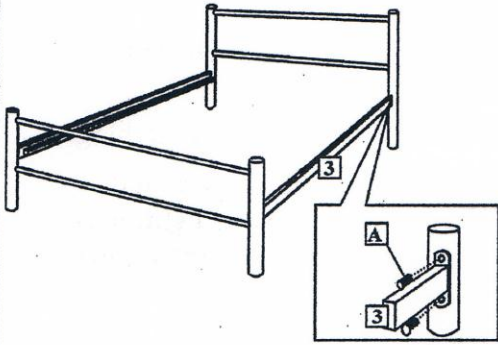

SAFETY WARNING: *Do not stand on the bedbase without a mattress on it.*

COMPONENT PARTS

[3] - Siderails x 2pcs

[4] - Centre Rail x 1pc

[5] - Across Bar x 4pcs

[6] - Centre Plastic Holders x 12pcs

[7] - Side Plastic Holders x 24pcs

[8] - Wooden Slat x 24pcs

FITTINGS

[A] - M8x20mm bolt x 8pcs

[B] - M6x60mm bolt x 10pcs

[C] - M6 Insert nut x10pcs

[D] - M4 Allen Key x 1pc

[E] - M5 Allen Key x 1pc

STEP 1: Attach the Siderails **3** to the Headend and Footend

STEP 2: Attach Across Bar **5** follow by the Centre Rail **4** to Siderails **3** to form the bed base.

STEP 3: Insert the Bend Wood Slat **8** into the Plastic Holders **6 7** as shown.

STEP 4: Align the pins on the Plastic Holders **6 7** to the holes along the Centre Rail **4** and the Siderails **3**. Gently tap them into the holes.