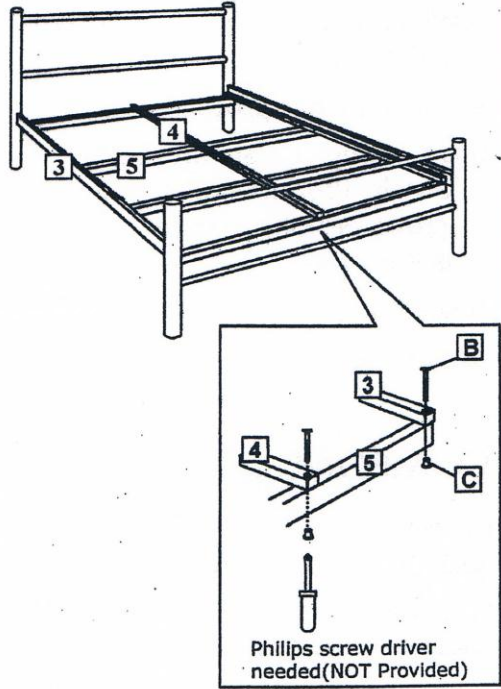

SAFETY WARNING: *Do not stand on the bedbase without a mattress on it.*

COMPONENT PARTS

[3] - Siderails x 2pcs

[4] - Centre Rail x 1pc

[5] - Across Bar x 4pcs

[6] - Centre Plastic Holders x 12pcs

[7] - Side Plastic Holders x 24pcs

[8] - Wooden Slat x 24pcs

FITTINGS

[A] - M8x20mm bolt x 8pcs

[B] - M6x60mm bolt x 10pcs

[C] - M6 Insert nut x10pcs

[D] - M4 Allen Key x 1pc

[E] - M5 Allen Key x 1pc

STEP 1: Attach the Siderails **3** to the Headend and Footend

STEP 2: Attach Across Bar **5** follow by the Centre Rail **4** to Siderails **3** to form the bed base.

STEP 3: Insert the Bend Wood Slat **8** into the Plastic Holders **6 7** as shown.

STEP 4: Align the pins on the Plastic Holders **6 7** to the holes along the Centre Rail **4** and the Siderails **3**. Gently tap them into the holes.