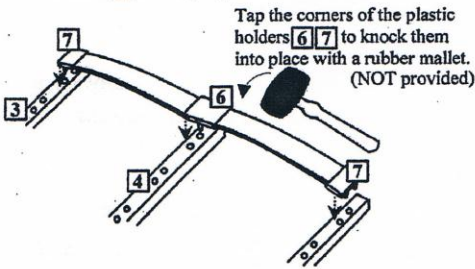

SAFETY WARNING: *Do not stand on the bedbase without a mattress on it.*

COMPONENT PARTS

[3] - Siderails x 2pcs

[4] - Centre Rail x 1pc

[5] - Across Bar x 4pcs

[6] - Centre Plastic Holders x 12pcs

[7] - Side Plastic Holders x 24pcs

[8] - Wooden Slat x 24pcs

FITTINGS

[A] - M8x20mm bolt x 8pcs

[B] - M6x60mm bolt x 10pcs

[C] - M6 Insert nut x10pcs

[D] - M4 Allen Key x 1pc

[E] - M5 Allen Key x 1pc

STEP 1: Attach the Siderails **3** to the Headend and Footend

STEP 2: Attach Across Bar **5** follow by the Centre Rail **4** to Siderails **3** to form the bed base.

STEP 3: Insert the Bend Wood Slat **8** into the Plastic Holders **6 7** as shown.

STEP 4: Align the pins on the Plastic Holders **6 7** to the holes along the Centre Rail **4** and the Siderails **3**. Gently tap them into the holes.