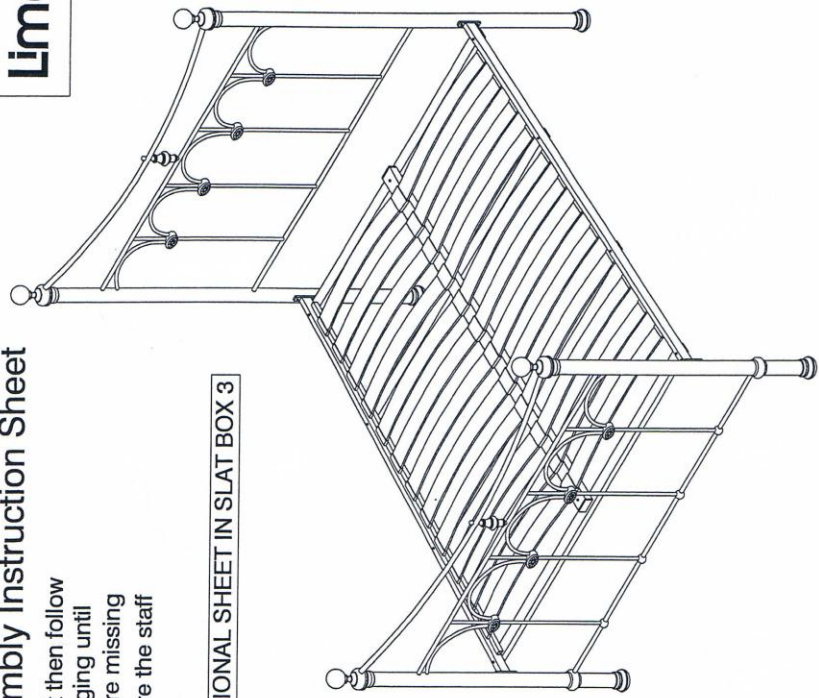

SAFETY WARNING: *Do not stand on the bedbase without a mattress on it.*

COMPONENT PARTS

[3] - Siderails x 2pcs

[4] - Centre Rail x 1pc

[5] - Across Bar x 4pcs

[6] - Centre Plastic Holders x 12pcs

[7] - Side Plastic Holders x 24pcs

STEP 2: Attach Across Bar **5** follow by the Centre Rail **4** to Siderails **3** to form the bed base.

STEP 3: Insert the Bend Wood Slat **8** into the Plastic Holders **6 7** as shown.

STEP 4: Align the pins on the Plastic Holders **6 7** to the holes along the Centre Rail **4** and the Siderails **3**. Gently tap them into the holes.

**Please check and tighten all bolts after assembling.
Remember to re-check and tighten screws and bolts periodically or when necessary.**

Sigma

Model : GAMMA(BUDE) Bedstead *Assembly Instruction Sheet

• We suggest you spend a short time reading through this leaflet then follow the simple step-by-step instructions. Do not discard any packaging until you have checked all the parts and the pack of fittings. If you are missing any part contact LIMELIGHT BEDS LTD on 01455 850150 where the staff will do their best to help you.

PLEASE NOTE FOR BASE SET-UP INSTRUCTION SEE ADDITIONAL SHEET IN SLAT BOX 3

1pc	1pc	8pcs	8pcs	4pcs	8pcs	1pc	1pc
Headboard	Footboard	Screw	Spring Washer	Finial	Circle Washer	Allen Key	