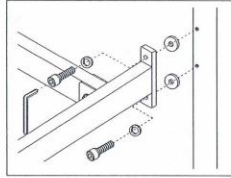

Model : LYRA(Arlighton) Bedstead      DIY. Instruction Sheet

- We suggest you spend a short time reading through this leaflet then follow the simple step-by-step instructions. Do not discard any packaging until you have checked all the parts and the pack of fittings. If you are missing any part contact LIMELIGHT BEDS LTD on 01455 850150 where the staff will do their best to help you.

PLEASE NOTE FOR BASE SET-UP INSTRUCTION SEE ADDITIONAL SHEET IN SLAT BOX 3

 <p>1pc</p>	 <p>1pc</p>	 <p>8pcs</p>	 <p>8pcs</p>	 <p>8pcs</p>	 <p>4pcs</p>	 <p>1pc</p>
Headboard	Footboard	Screw	Spring Washer	Circle Washer	Finial	Allen Key