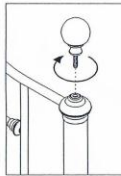

Model : LYRA(Arlighton) Bedstead      DIY. Instruction Sheet

- We suggest you spend a short time reading through this leaflet then follow the simple step-by-step instructions. Do not discard any packaging until you have checked all the parts and the pack of fittings. If you are missing any part contact LIMELIGHT BEDS LTD on 01455 850150 where the staff will do their best to help you.

PLEASE NOTE FOR BASE SET-UP INSTRUCTION SEE ADDITIONAL SHEET IN SLAT BOX 3

 <p>1pc</p>	 <p>1pc</p>	 <p>8pcs</p>	 <p>8pcs</p>	 <p>8pcs</p>	 <p>4pcs</p>	 <p>1pc</p>
Headboard	Footboard	Screw	Spring Washer	Circle Washer	Finial	Allen Key