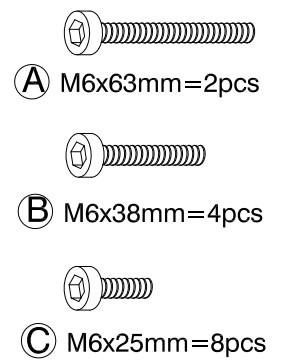

CALYPSO 135cm to 180cm BED

ASSEMBLY INSTRUCTIONS

Seven
FURNISHINGS

CARE INSTRUCTIONS

- Wipe clean using a soft damp cloth followed by a dry cloth.
- Do not use abrasives or cleaning products which may contain ammonia or solvents.
- Take care when handling or moving the furniture. Careless handling can damage furniture, try to lift rather than drag.

PARTS LIST

HARDWARE LIST

STEP 1.

STEP 2.

STEP 3.

STEP 4.