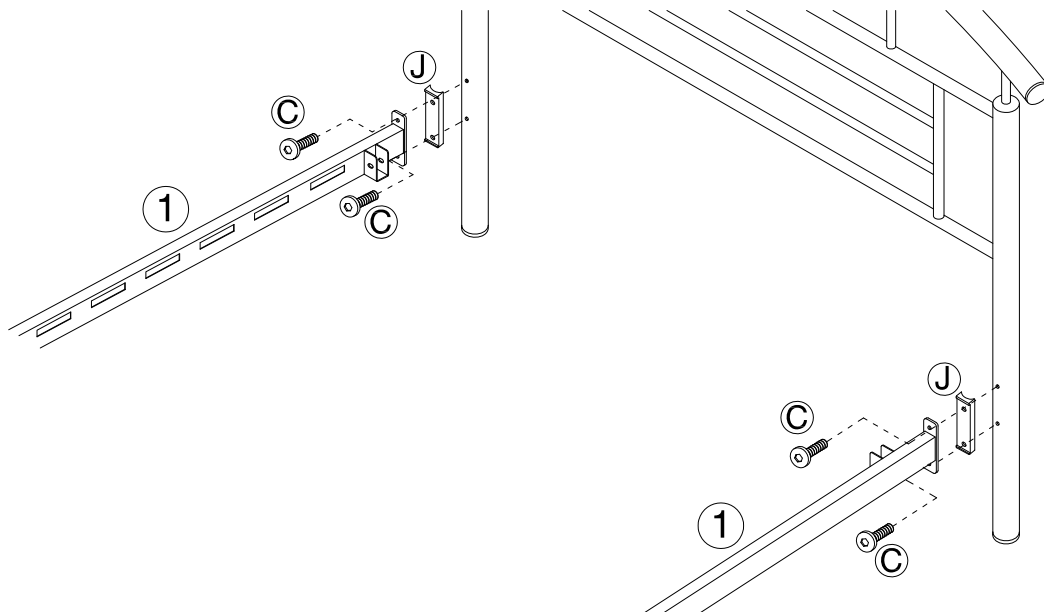

CALYPSO 135cm to 180cm BED

ASSEMBLY INSTRUCTIONS

Seven
FURNISHINGS

CARE INSTRUCTIONS

- Wipe clean using a soft damp cloth followed by a dry cloth.
- Do not use abrasives or cleaning products which may contain ammonia or solvents.
- Take care when handling or moving the furniture. Careless handling can damage furniture, try to lift rather than drag.

PARTS LIST

HARDWARE LIST

STEP 1.

STEP 2.

STEP 3.

STEP 4.