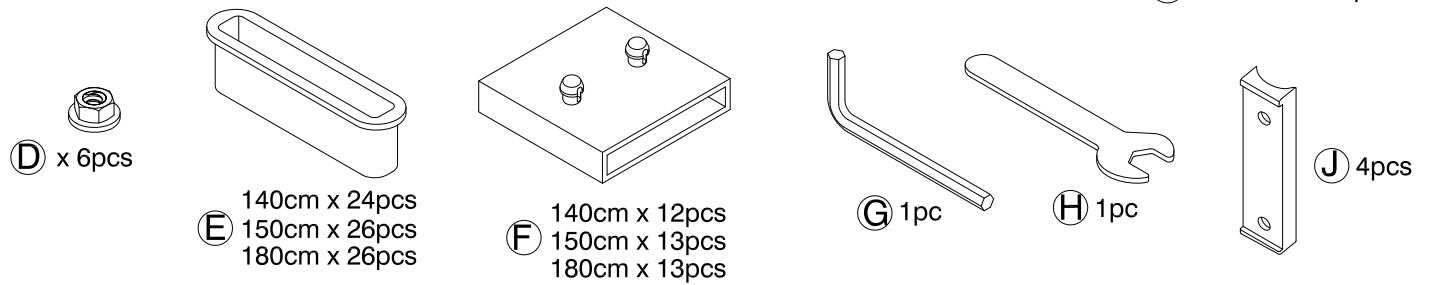

CALYPSO 135cm to 180cm BED

ASSEMBLY INSTRUCTIONS

Seven
FURNISHINGS

CARE INSTRUCTIONS

- Wipe clean using a soft damp cloth followed by a dry cloth.
- Do not use abrasives or cleaning products which may contain ammonia or solvents.
- Take care when handling or moving the furniture. Careless handling can damage furniture, try to lift rather than drag.

PARTS LIST

HARDWARE LIST

STEP 1.

STEP 2.

STEP 3.

STEP 4.