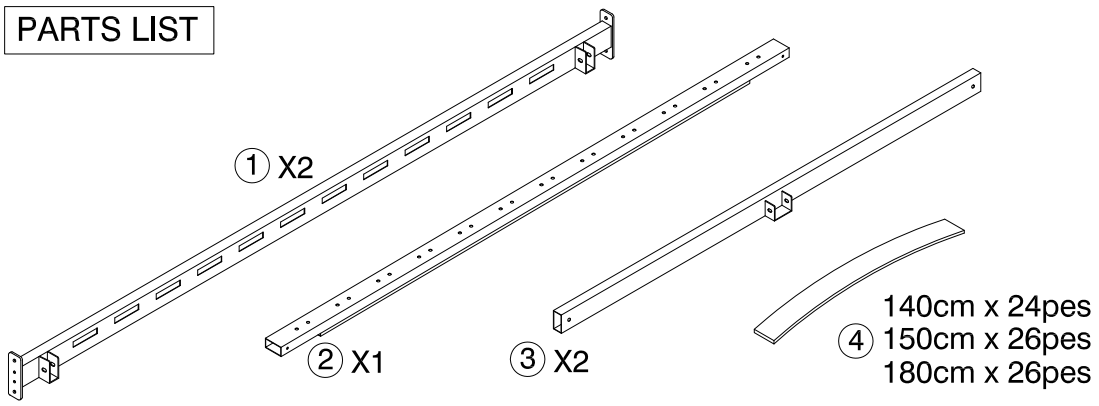

CALYPSO 135cm to 180cm BED

ASSEMBLY INSTRUCTIONS

Seven
FURNISHINGS

CARE INSTRUCTIONS

- Wipe clean using a soft damp cloth followed by a dry cloth.
- Do not use abrasives or cleaning products which may contain ammonia or solvents.
- Take care when handling or moving the furniture. Careless handling can damage furniture, try to lift rather than drag.

PARTS LIST

HARDWARE LIST

STEP 1.

STEP 2.

STEP 3.

STEP 4.