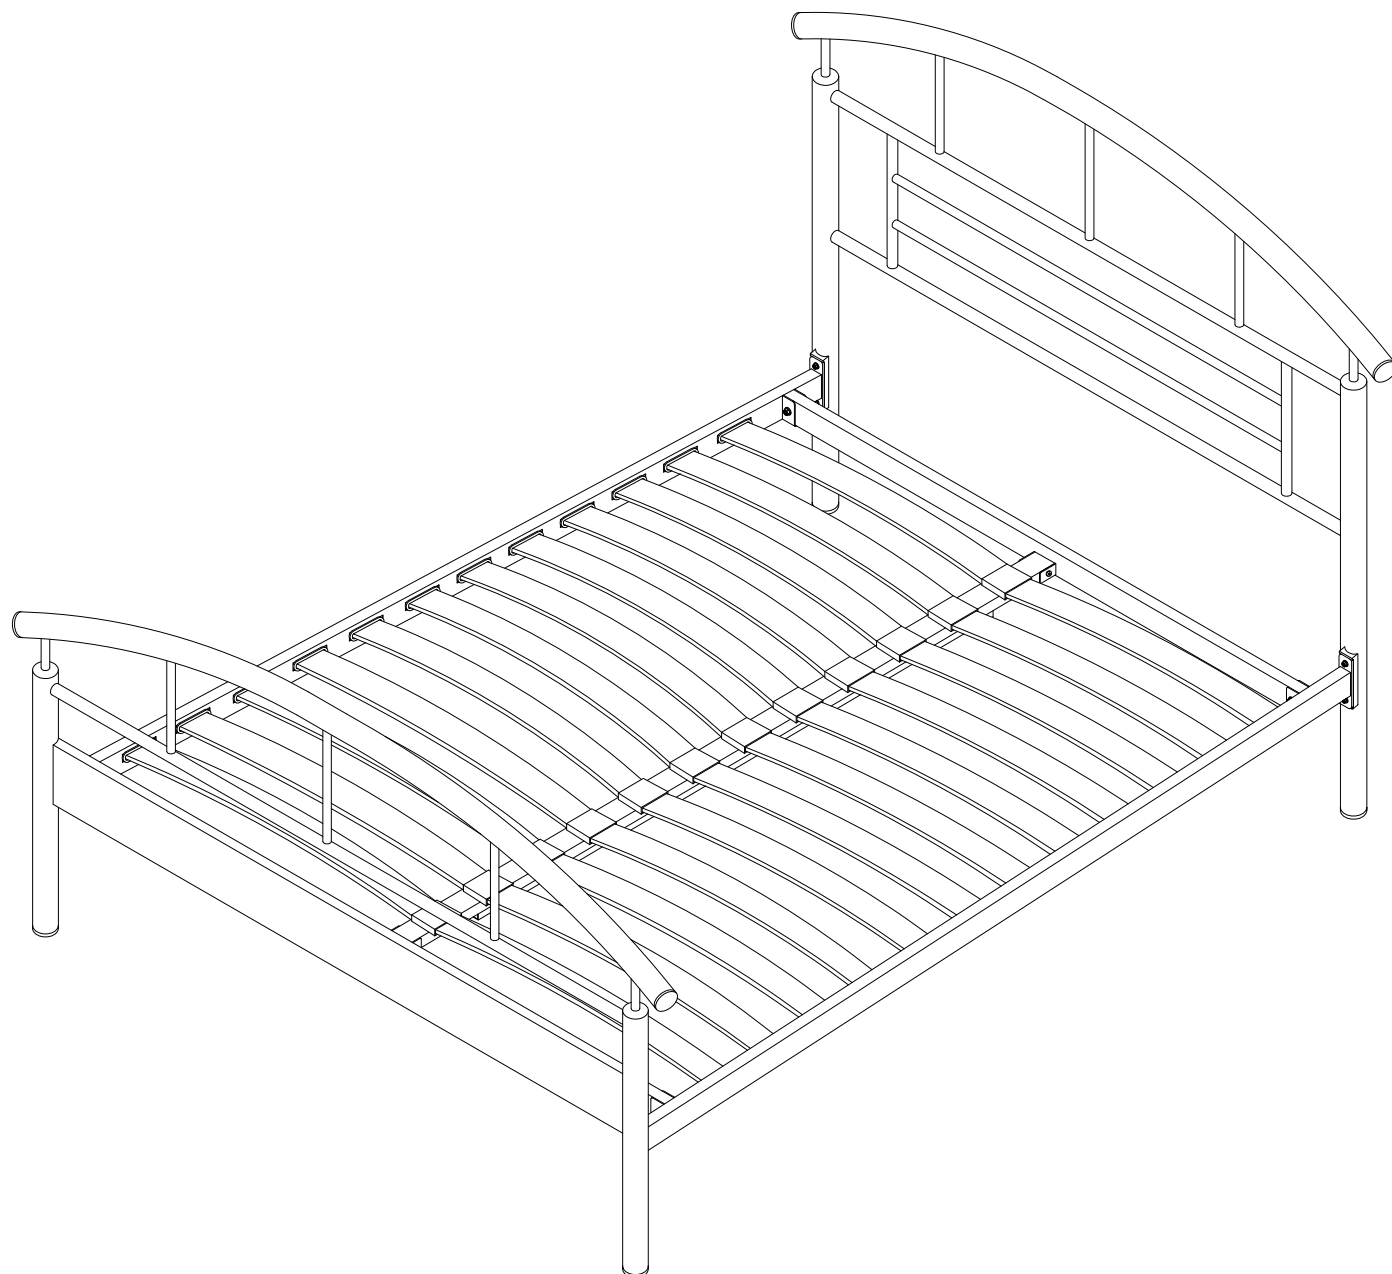

CALYPSO 135cm to 180cm BED

ASSEMBLY INSTRUCTIONS

Seven
FURNISHINGS

CARE INSTRUCTIONS

- Wipe clean using a soft damp cloth followed by a dry cloth.
- Do not use abrasives or cleaning products which may contain ammonia or solvents.
- Take care when handling or moving the furniture. Careless handling can damage furniture, try to lift rather than drag.

PARTS LIST

HARDWARE LIST

STEP 1.

STEP 2.

STEP 3.

STEP 4.