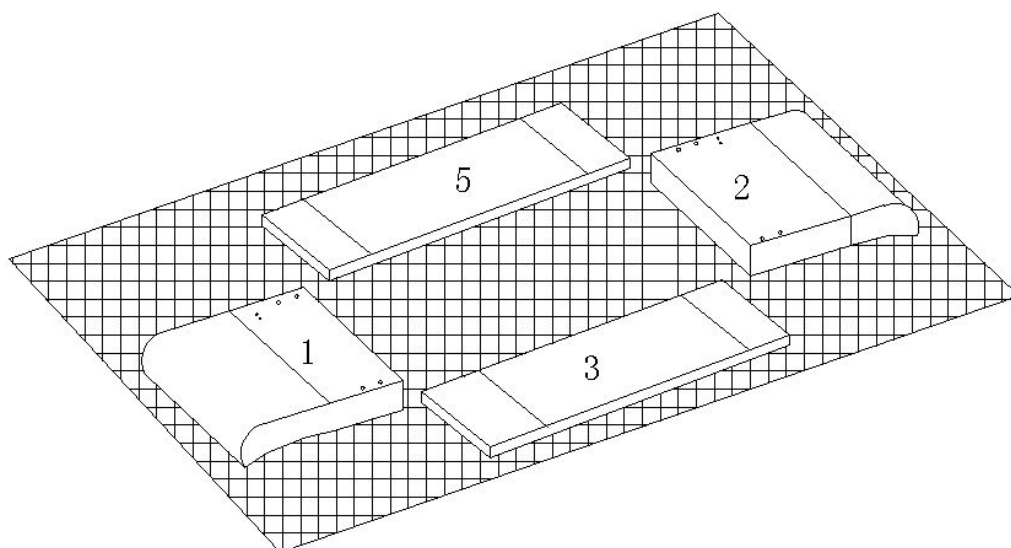

VERONA WINDOW SEAT ASSEMBLY INSTRUCTIONS

Fixings (To scale)

Ref	Dimensions	Qty	
A	SCREW 3 X 19MM	28PCS	
B	LARGE BOLT 5/16 X 80MM	4PCS	
C	SMALL BOLT 5/16 X 38MM	8PCS	
D	WASHER 5/16	12PCS	

Hardware list(Not to scale)

E	ALLEN KEY M5	1PC	
F	HINGE	2PCS	
G	PHILLIPS SCREWDRIVER (NOT SUPPLIED)	1PCS	

Lay out all pieces on a soft surface i.e. Rug, Carpet or Packaging Carton