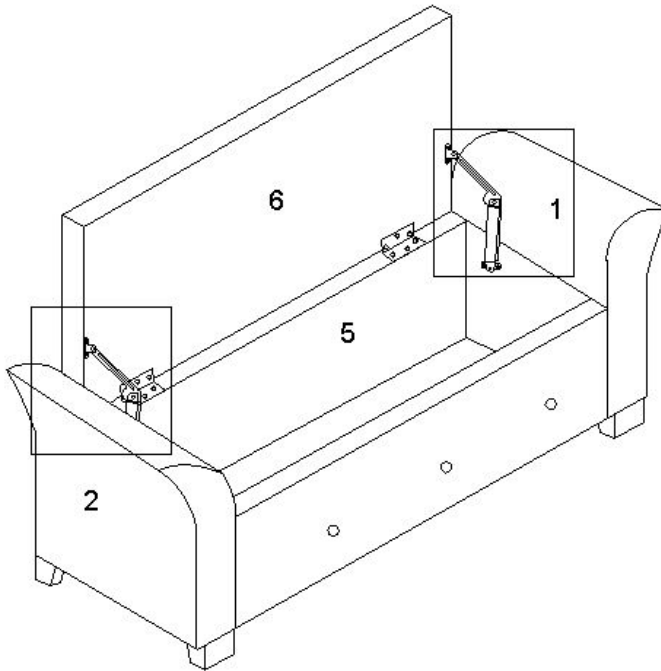

VERONA WINDOW SEAT ASSEMBLY INSTRUCTIONS

Fixings (To scale)

Ref	Dimensions	Qty	
A	SCREW 3 X 19MM	28PCS	
B	LARGE BOLT 5/16 X 80MM	4PCS	
C	SMALL BOLT 5/16 X 38MM	8PCS	
D	WASHER 5/16	12PCS	

Hardware list(Not to scale)

E	ALLEN KEY M5	1PC	
F	HINGE	2PCS	
G	PHILLIPS SCREWDRIVER (NOT SUPPLIED)	1PCS	

Lay out all pieces on a soft surface i.e. Rug, Carpet or Packaging Carton

VERONA WINDOW SEAT ASSEMBLY INSTRUCTIONS

STEP 1	Parts Required
	<p>1: Left Side Panel 1 pc 2: Right Side Panel 1pc 3: Front Panel 1pc 5: Back Panel 1pc C: Small Bolt 8pcs D: Washer 8pcs E: Allen Key 1pc</p>

STEP 2	Parts Required
	<p>7: Bottom Panel 1pc A: Screw 14pcs G: Screwdriver (Not supplied)</p>

VERONA WINDOW SEAT ASSEMBLY INSTRUCTIONS

STEP 3	Parts Required
	<p>4: Feet 4pcs B: Large Bolt 4pcs D: Washer 4pcs E: Allen Key 1pc</p>

STEP 4	Parts Required
	<p>6: Top Panel 1pc A: Screw 6pcs G: Screwdriver (Not supplied)</p>

VERONA WINDOW SEAT ASSEMBLY INSTRUCTIONS

STEP 5

Parts Required

- A: Screw 8pcs
- F: Hinge 2pcs
- G: Screwdriver(Not supplied)