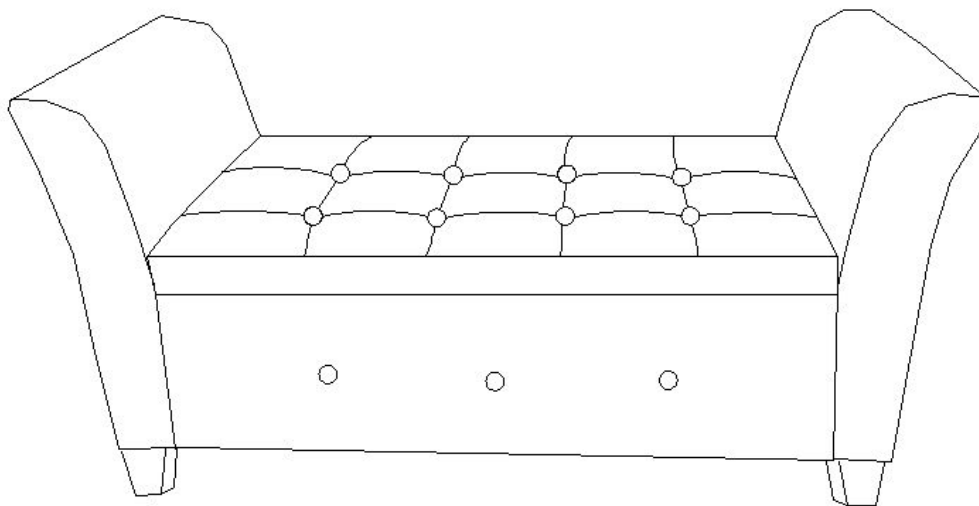

VERONA WINDOW SEAT ASSEMBLY INSTRUCTIONS

Thank you for purchasing the VERONA WINDOW SEAT. Please read the instructions carefully to ensure safe operation of the product.

Size: 1200x450x600mm

Colour: CHENILLE BLACK / CHENILLE SILVER

VERONA WINDOW SEAT ASSEMBLY INSTRUCTIONS

Fixings (To scale)

Ref	Dimensions	Qty	
A	SCREW 3 X 19MM	28PCS	
B	LARGE BOLT 5/16 X 80MM	4PCS	
C	SMALL BOLT 5/16 X 38MM	8PCS	
D	WASHER 5/16	12PCS	

Hardware list(Not to scale)

STEP 2	Parts Required
	<p>7: Bottom Panel 1pc A: Screw 14pcs G: Screwdriver (Not supplied)</p>

VERONA WINDOW SEAT ASSEMBLY INSTRUCTIONS

STEP 3	Parts Required
	<p>4: Feet 4pcs B: Large Bolt 4pcs D: Washer 4pcs E: Allen Key 1pc</p>