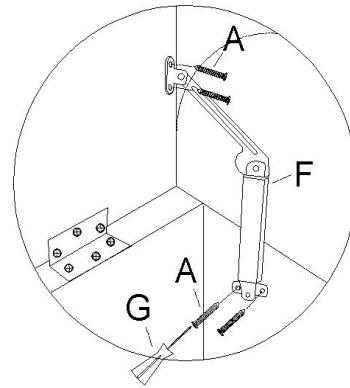

VERONA WINDOW SEAT ASSEMBLY INSTRUCTIONS

Fixings (To scale)

Ref	Dimensions	Qty	
A	SCREW 3 X 19MM	28PCS	
B	LARGE BOLT 5/16 X 80MM	4PCS	
C	SMALL BOLT 5/16 X 38MM	8PCS	
D	WASHER 5/16	12PCS	

Hardware list(Not to scale)

E	ALLEN KEY M5	1PC	
F	HINGE	2PCS	
G	PHILLIPS SCREWDRIVER (NOT SUPPLIED)	1PCS	

Lay out all pieces on a soft surface i.e. Rug, Carpet or Packaging Carton

VERONA WINDOW SEAT ASSEMBLY INSTRUCTIONS

STEP 1	Parts Required
	<p>1: Left Side Panel 1 pc 2: Right Side Panel 1pc 3: Front Panel 1pc 5: Back Panel 1pc C: Small Bolt 8pcs D: Washer 8pcs E: Allen Key 1pc</p>

STEP 2	Parts Required
	<p>7: Bottom Panel 1pc A: Screw 14pcs G: Screwdriver (Not supplied)</p>

VERONA WINDOW SEAT ASSEMBLY INSTRUCTIONS

STEP 3	Parts Required
	<p>4: Feet 4pcs B: Large Bolt 4pcs D: Washer 4pcs E: Allen Key 1pc</p>

STEP 4	Parts Required
	<p>6: Top Panel 1pc A: Screw 6pcs G: Screwdriver (Not supplied)</p>

VERONA WINDOW SEAT ASSEMBLY INSTRUCTIONS

STEP 5

Parts Required

- A: Screw 8pcs
- F: Hinge 2pcs
- G: Screwdriver(Not supplied)