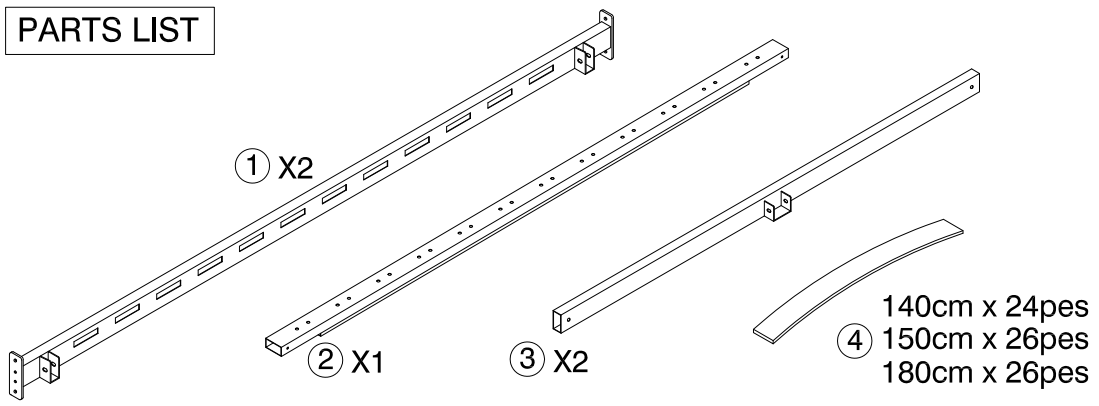

PLUTO 135cm to 150cm BED ASSEMBLY INSTRUCTIONS

Sereni
FURNISHINGS

CARE INSTRUCTIONS

- Wipe clean using a soft damp cloth followed by a dry cloth.
- Do not use abrasives or cleaning products which may contain ammonia or solvents.
- Take care when handling or moving the furniture. Careless handling can damage furniture, try to lift rather than drag.

PARTS LIST

HARDWARE LIST

-  **A** M6x63mm=2pcs
-  **B** M6x38mm=4pcs
-  **C** M6x25mm=8pcs

STEP1.

STEP2.

STEP 3.

STEP 4.