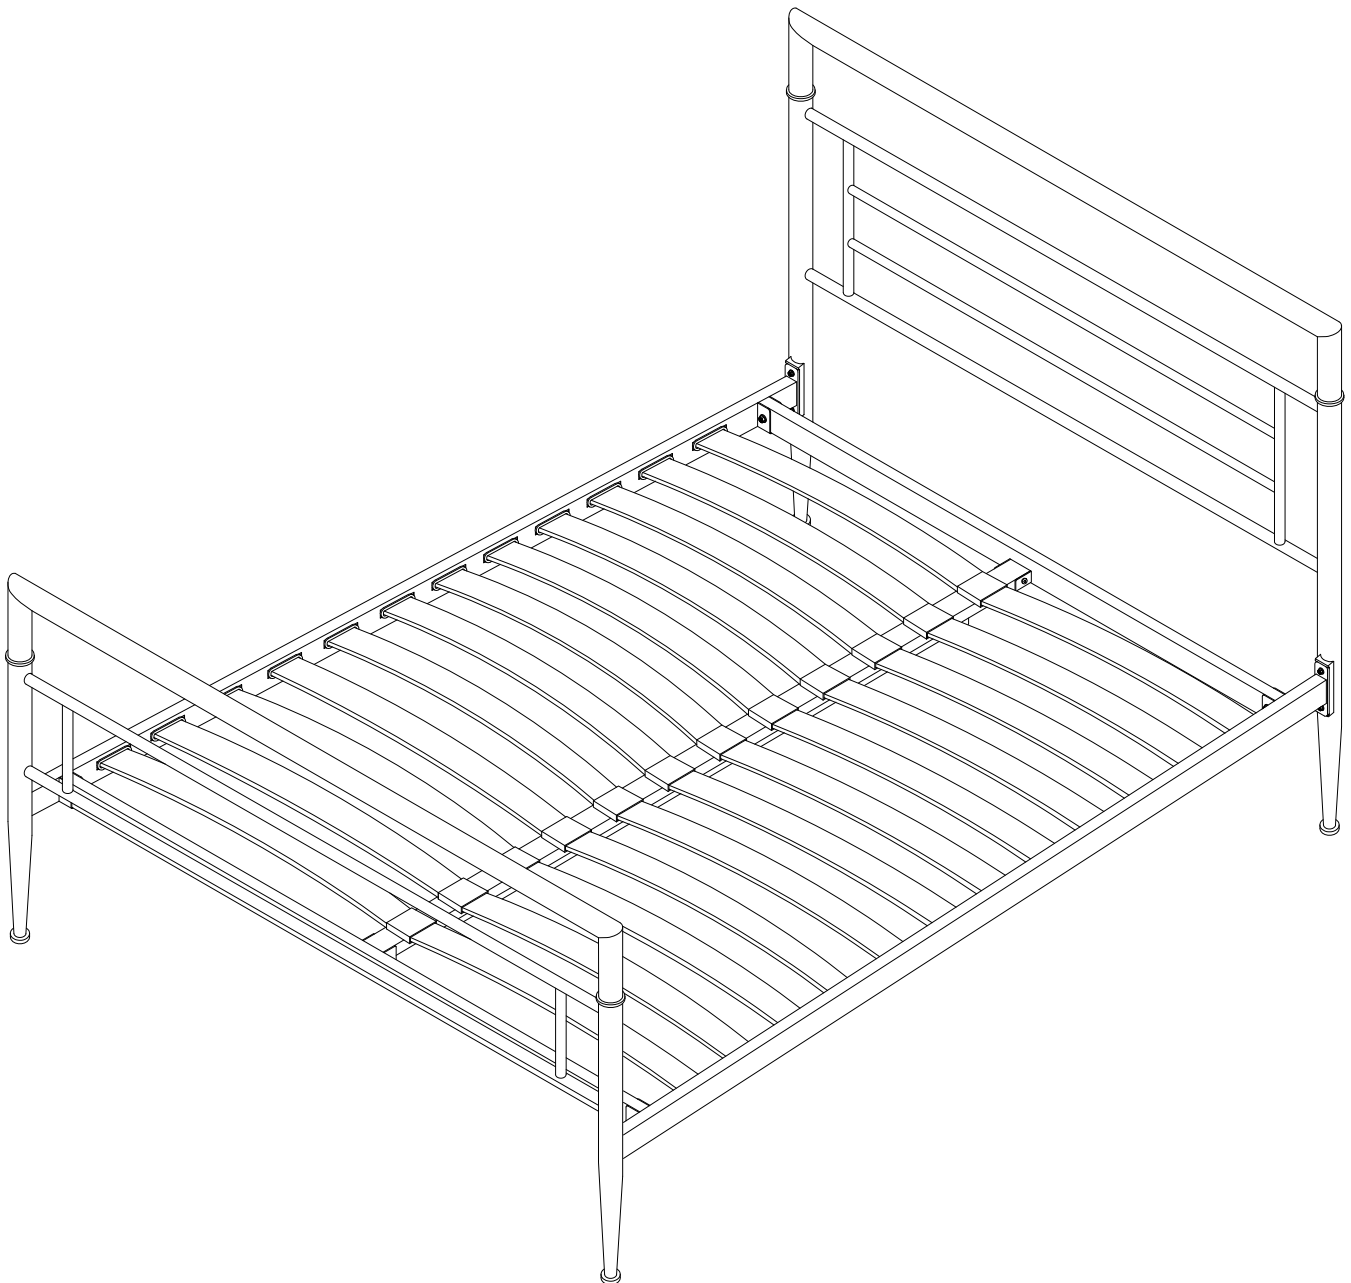

PLUTO 135cm to 150cm BED ASSEMBLY INSTRUCTIONS

Sereni
FURNISHINGS

CARE INSTRUCTIONS

- Wipe clean using a soft damp cloth followed by a dry cloth.
- Do not use abrasives or cleaning products which may contain ammonia or solvents.
- Take care when handling or moving the furniture. Careless handling can damage furniture, try to lift rather than drag.

PARTS LIST

HARDWARE LIST

-  **A** M6x63mm=2pcs
-  **B** M6x38mm=4pcs
-  **C** M6x25mm=8pcs

STEP1.

STEP2.

STEP 3.

STEP 4.