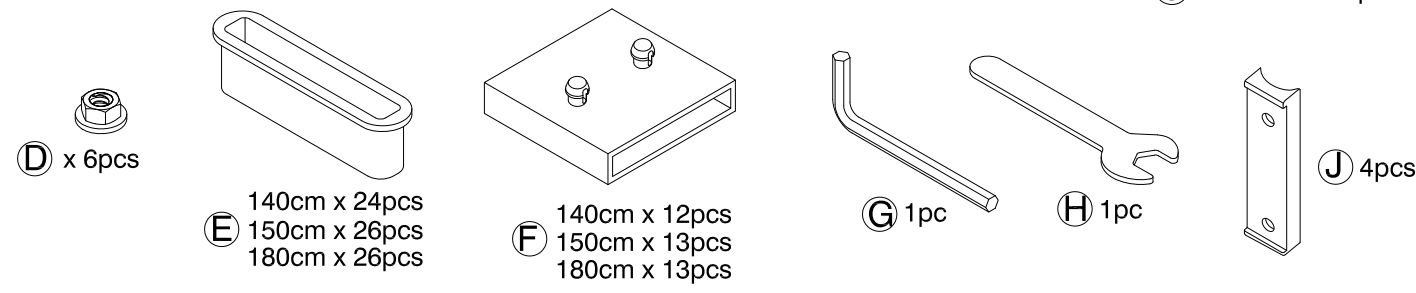

PLUTO 135cm to 150cm BED ASSEMBLY INSTRUCTIONS

Sereni
FURNISHINGS

CARE INSTRUCTIONS

- Wipe clean using a soft damp cloth followed by a dry cloth.
- Do not use abrasives or cleaning products which may contain ammonia or solvents.
- Take care when handling or moving the furniture. Careless handling can damage furniture, try to lift rather than drag.

PARTS LIST

HARDWARE LIST

-  **A** M6x63mm=2pcs
-  **B** M6x38mm=4pcs
-  **C** M6x25mm=8pcs

STEP1.

STEP2.

STEP 3.

STEP 4.