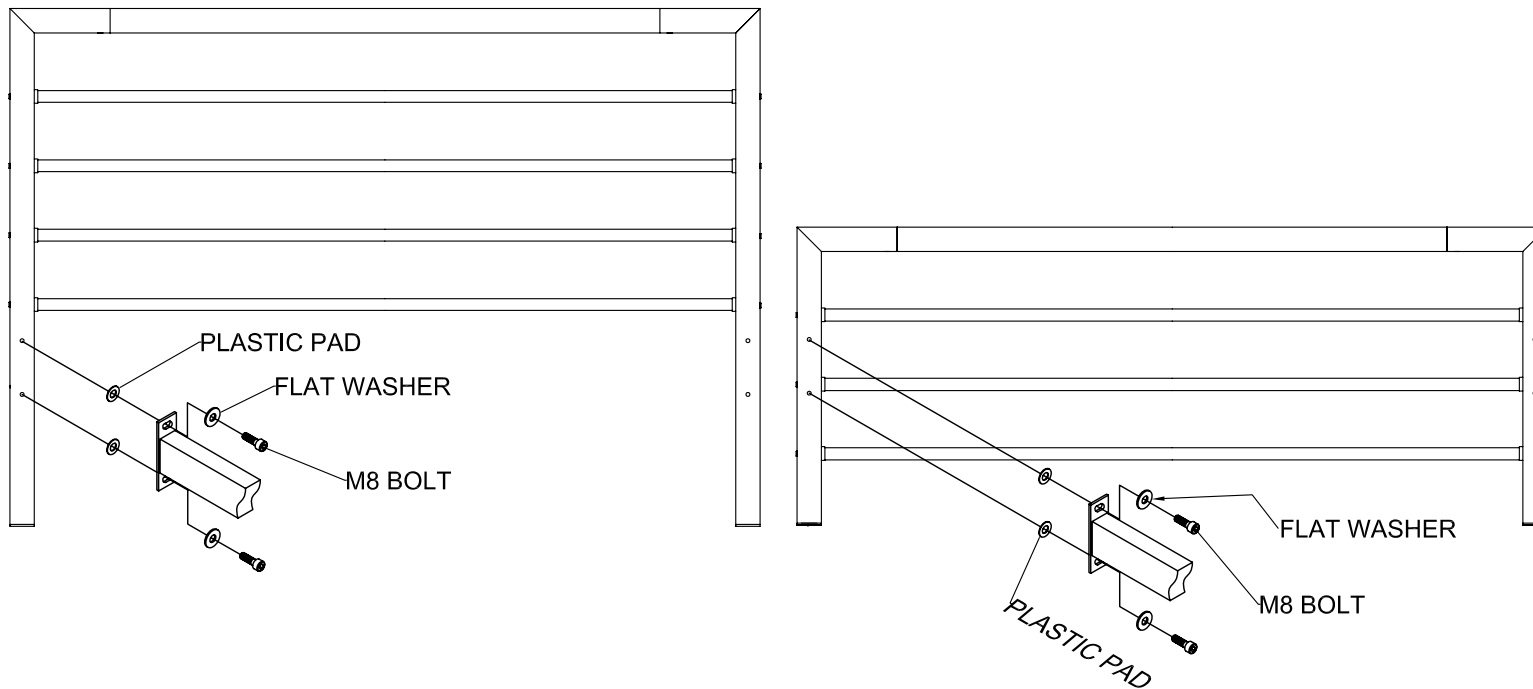

BENTLEY DESIGNS

CODE NO:1129B URBAN 90CM HEADEND & FOOTEND
CODE NO:1124B URBAN 122CM HEADEND & FOOTEND
CODE NO:1120B URBAN 135CM HEADEND & FOOTEND
CODE NO:1126B URBAN 150CM HEADEND & FOOTEND

CARE OF YOUR BEDSTEAD

- Use a soft dry duster to clean your plated bedstead
- For stubborn stains, use a soft damp cloth and then revert to the soft dry duster
- PLEASE NOTE : Polishing materials and solvents should not be used, as they dissolve the protecting lacquer and allow oxidation of the genuine base material
- Using fittings in the incorrect place when assembling this product can cause fittings to become cross threaded. This can then lead to fittings becoming trapped; making disassembly of the product difficult and voiding the warranty. Please take care to ensure all fittings are used only where stipulated.

We cannot accept responsibility for damage caused due to misuse of this product.

HARDWARE PACK

⊙ PLASTIC PAD 8 PCS

⊙ FLAT WASHER 8 PCS

M8 BOLT 8 PCS

6 m/m ALLEN WRENCH 1PC