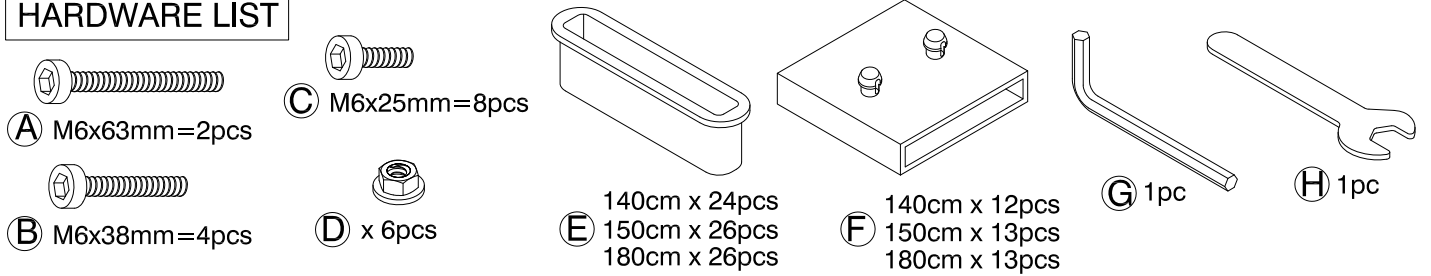

JESSICA 120cm to 180cm BED

ASSEMBLY INSTRUCTIONS

Sereni
FURNISHINGS

CARE INSTRUCTIONS

- Wipe clean using a soft damp cloth followed by a dry cloth.
- Do not use abrasives or cleaning products which may contain ammonia or solvents.
- Take care when handling or moving the furniture. Careless handling can damage furniture, try to lift rather than drag.

PARTS LIST

HARDWARE LIST

STEP 1.

STEP 2.

STEP 3.

STEP 4.

STEP 5.