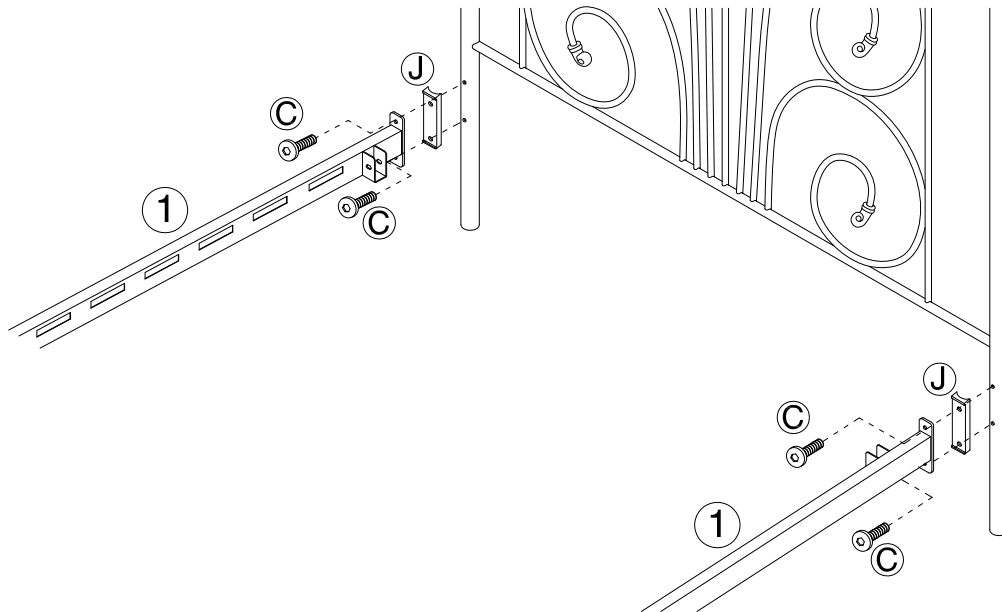

JESSICA 120cm to 180cm BED

ASSEMBLY INSTRUCTIONS

Sereni
FURNISHINGS

CARE INSTRUCTIONS

- Wipe clean using a soft damp cloth followed by a dry cloth.
- Do not use abrasives or cleaning products which may contain ammonia or solvents.
- Take care when handling or moving the furniture. Careless handling can damage furniture, try to lift rather than drag.

PARTS LIST

HARDWARE LIST

STEP 1.

STEP 2.

STEP 3.

STEP 4.

STEP 5.