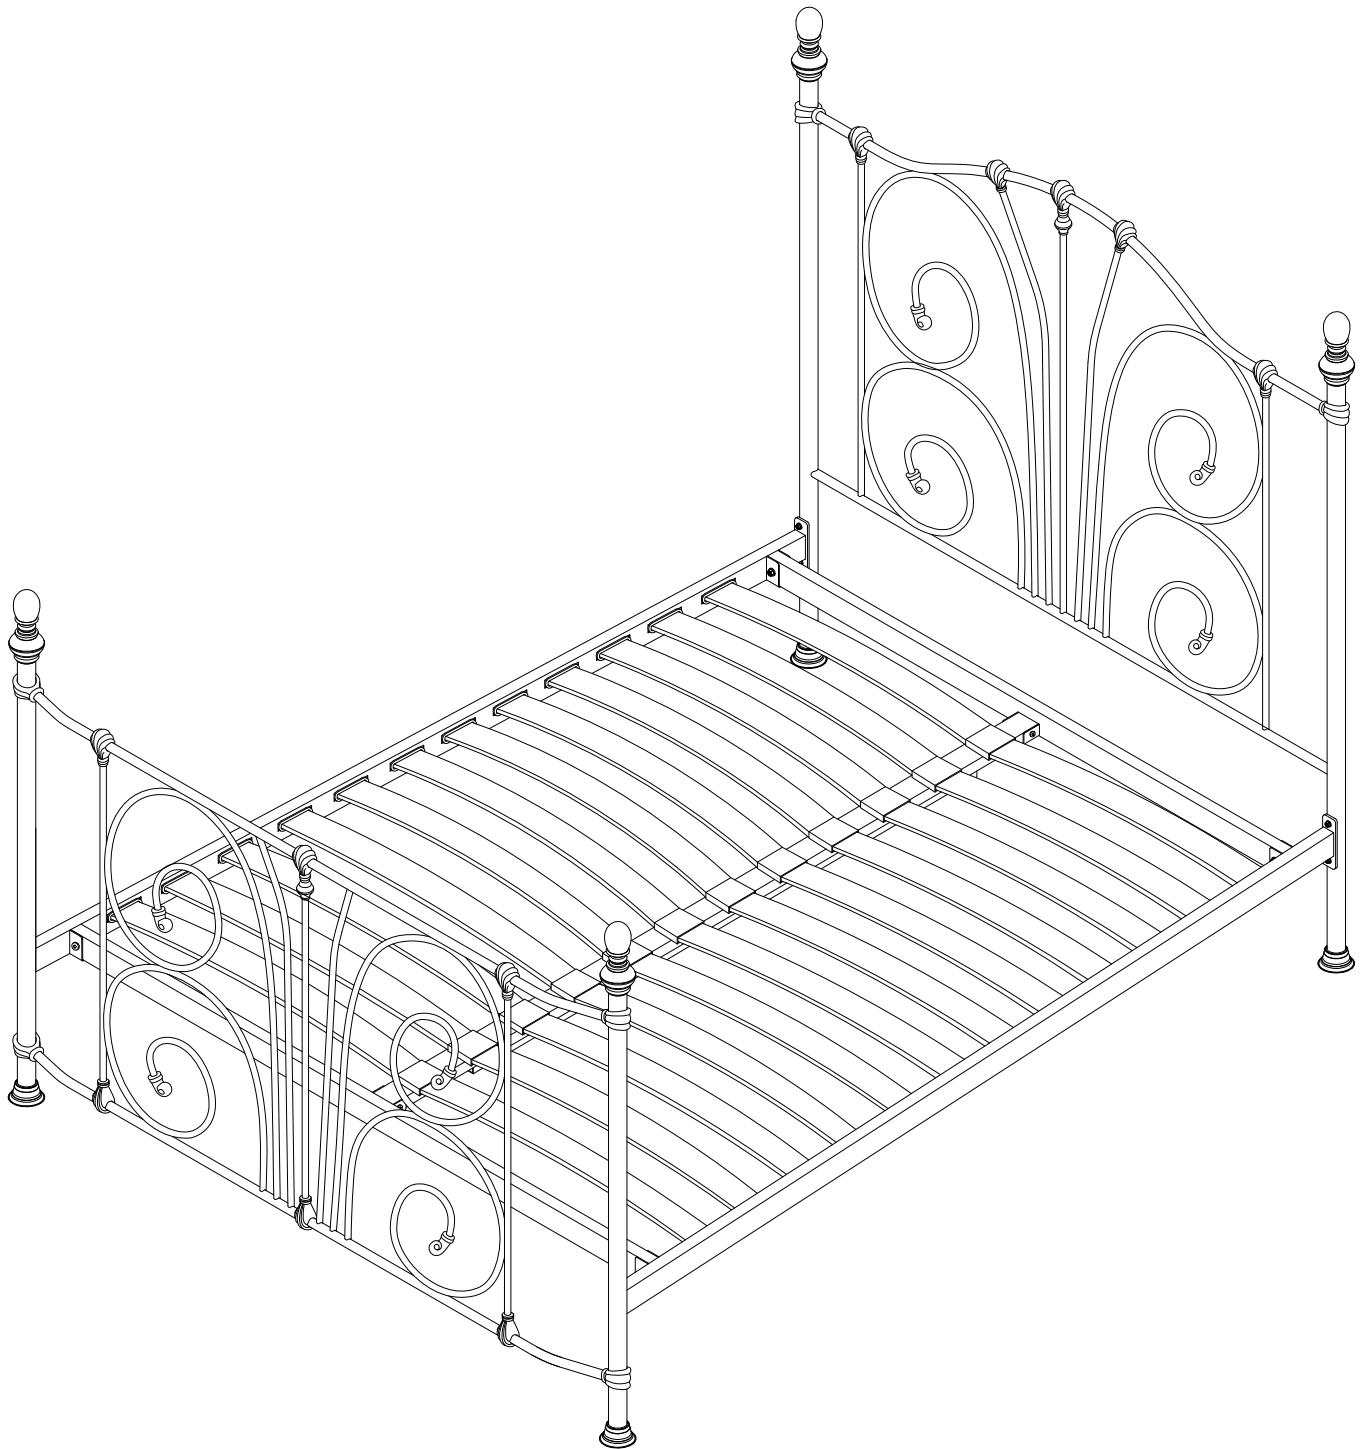

JESSICA 120cm to 180cm BED

ASSEMBLY INSTRUCTIONS

Sereni
FURNISHINGS

CARE INSTRUCTIONS

- Wipe clean using a soft damp cloth followed by a dry cloth.
- Do not use abrasives or cleaning products which may contain ammonia or solvents.
- Take care when handling or moving the furniture. Careless handling can damage furniture, try to lift rather than drag.

PARTS LIST

HARDWARE LIST

STEP 1.

STEP 2.

STEP 3.

STEP 4.

STEP 5.