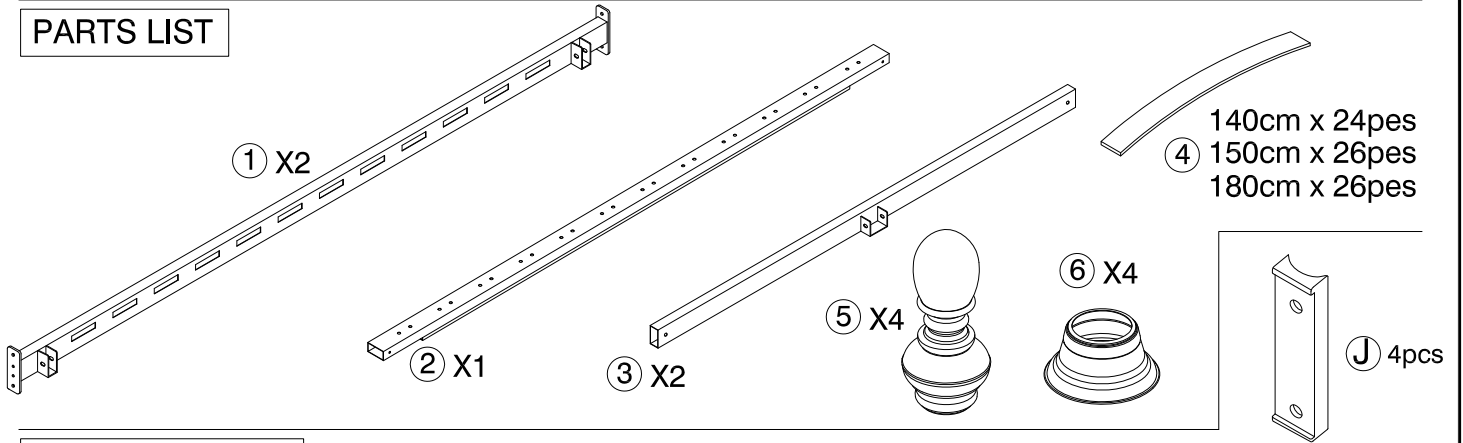

PARTS LIST

HARDWARE LIST

STEP 1.

STEP 2.